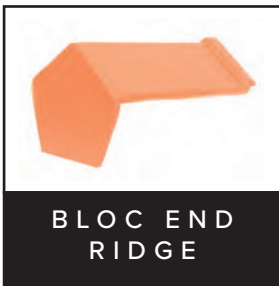

ACCESSORIES